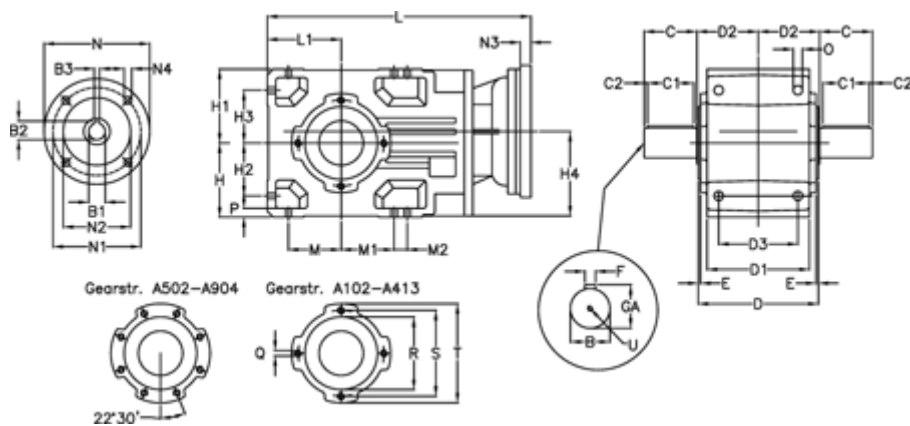

Article number: 29600200842230
 Description: Bevel helical gearbox
 A202UD-8,4-P80B5

Measures

B = 30	D1 = 110	H1 = 80	M2 = 0	Q = M8x15
B1 = 19	D2 = 73	H2 = 60.0	N = 200	R = 95
B2 = 21.8	D3 = 90	H3 = 60.0	N1 = 165	S = 115
B3 = 6	Description = A202UD-xx-P80 B5	H4 = 93.0	N2 = 130	T = 140
C = 60	E = 3.0	L = 325.5	N3 = 0	U = M10x22
C1 = 50	F = 10	L1 = 80	N4 = M10x12	
C2 = 5.0	GA = 33.0	M = 60.0	O = 9.5	
D = 136	H = 80	M1 = 60.0	P = 9	